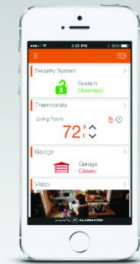

Wellcam:

Two-way voice and live video calls connect through the Alarm.com app and enable caregivers and family to stay connected to a loved one (whether they are four legged or two) and actually see how they are doing. Activity alerts and highlights provide reassurance when all is well and an additional safety net for detecting trouble.

Wifi Cameras:

Crystal-clear 1080p HD video, infrared night vision and secure cloud recording make the Wi-Fi Video Camera from Alarm.com ideal for indoor video monitoring. With its compact design and flexible mounting options, the cameras are easy to install – whether mounted on a wall or ceiling or simply placed on a shelf.

All of which is manageable by your IQ2 Panel, smart phone and other smart devices!