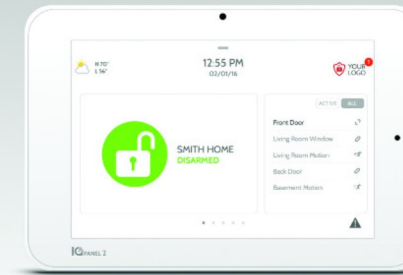

Wellcam:

Two-way voice and live video calls connect through the Alarm.com app and enable caregivers and family to stay connected to a loved one (whether they are four legged or two) and actually see how they are doing. Activity alerts and highlights provide reassurance when all is well and an additional safety net for detecting trouble.

Wifi Cameras:

Crystal-clear 1080p HD video, infrared night vision and secure cloud recording make the Wi-Fi Video Camera from Alarm.com ideal for indoor video monitoring. With its compact design and flexible mounting options, the cameras are easy to install – whether mounted on a wall or ceiling or simply placed on a shelf.

All of which is manageable by your IQ2 Panel, smart phone and other smart devices!